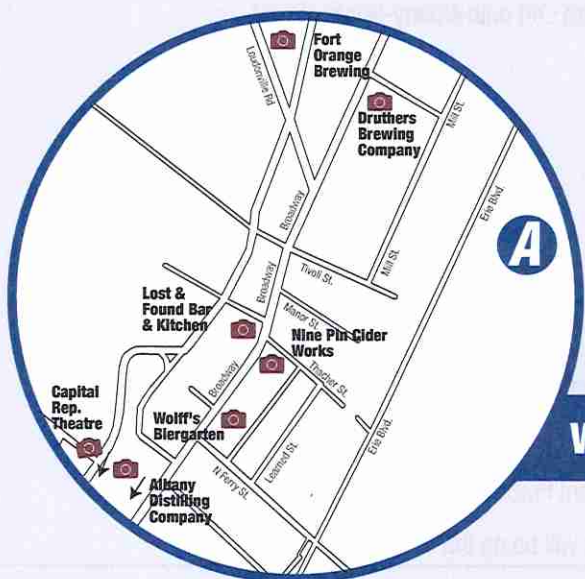

This Map is Sponsored by:
Camelot
Print & Copy Centers
(518) 435-9696
www.teamcamelot.com
630 Columbia St Ext, Latham, NY 12110

MAP LEGEND

- Lodging
- Attractions

Download our Discover Albany App

WAREHOUSE DISTRICT

This Downtown Albany map is presented and distributed by

25 Quackenbush Square, Albany, NY 12207
Phone: (518) 434-1217 / 800-258-3582
www.albany.org

@DiscoverAlbany