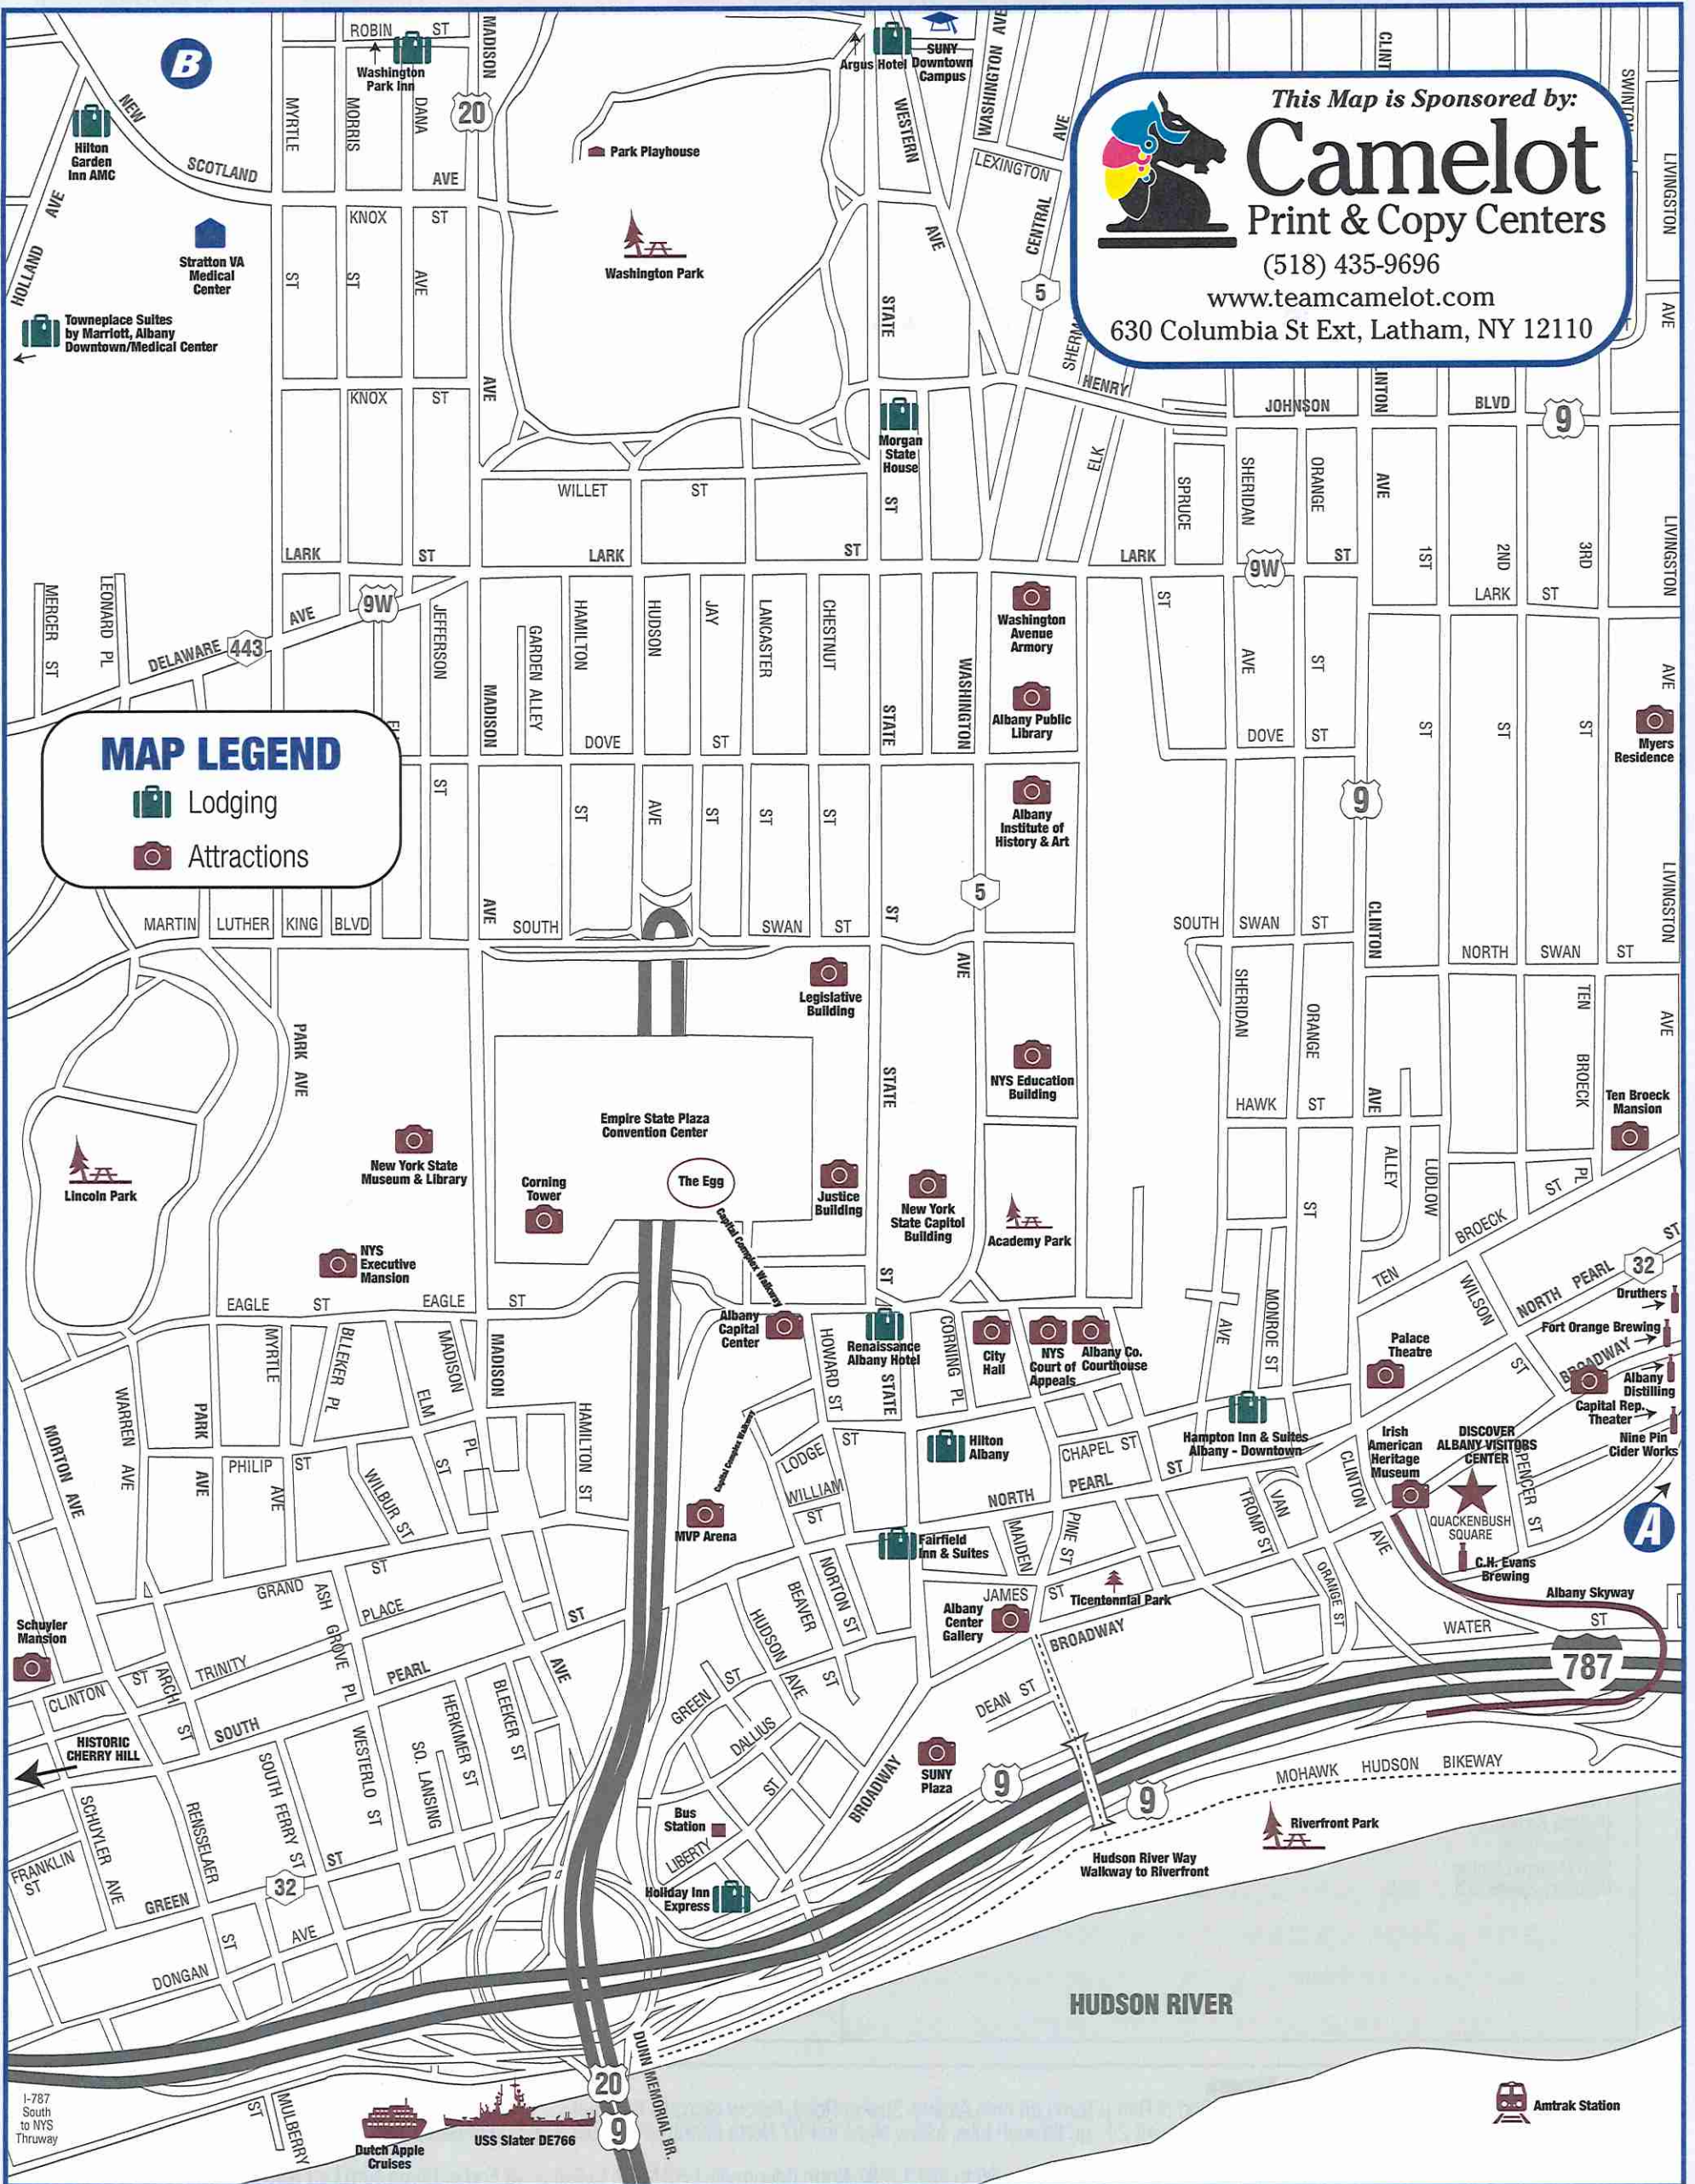

This Map is Sponsored by:
Camelot
Print & Copy Centers
(518) 435-9696
www.teamcamelot.com
630 Columbia St Ext, Latham, NY 12110

MAP LEGEND

- Lodging
- Attractions

Download our Discover Albany App

WAREHOUSE DISTRICT

This Downtown Albany map is presented and distributed by

25 Quackenbush Square, Albany, NY 12207
Phone: (518) 434-1217 / 800-258-3582
www.albany.org

@DiscoverAlbany